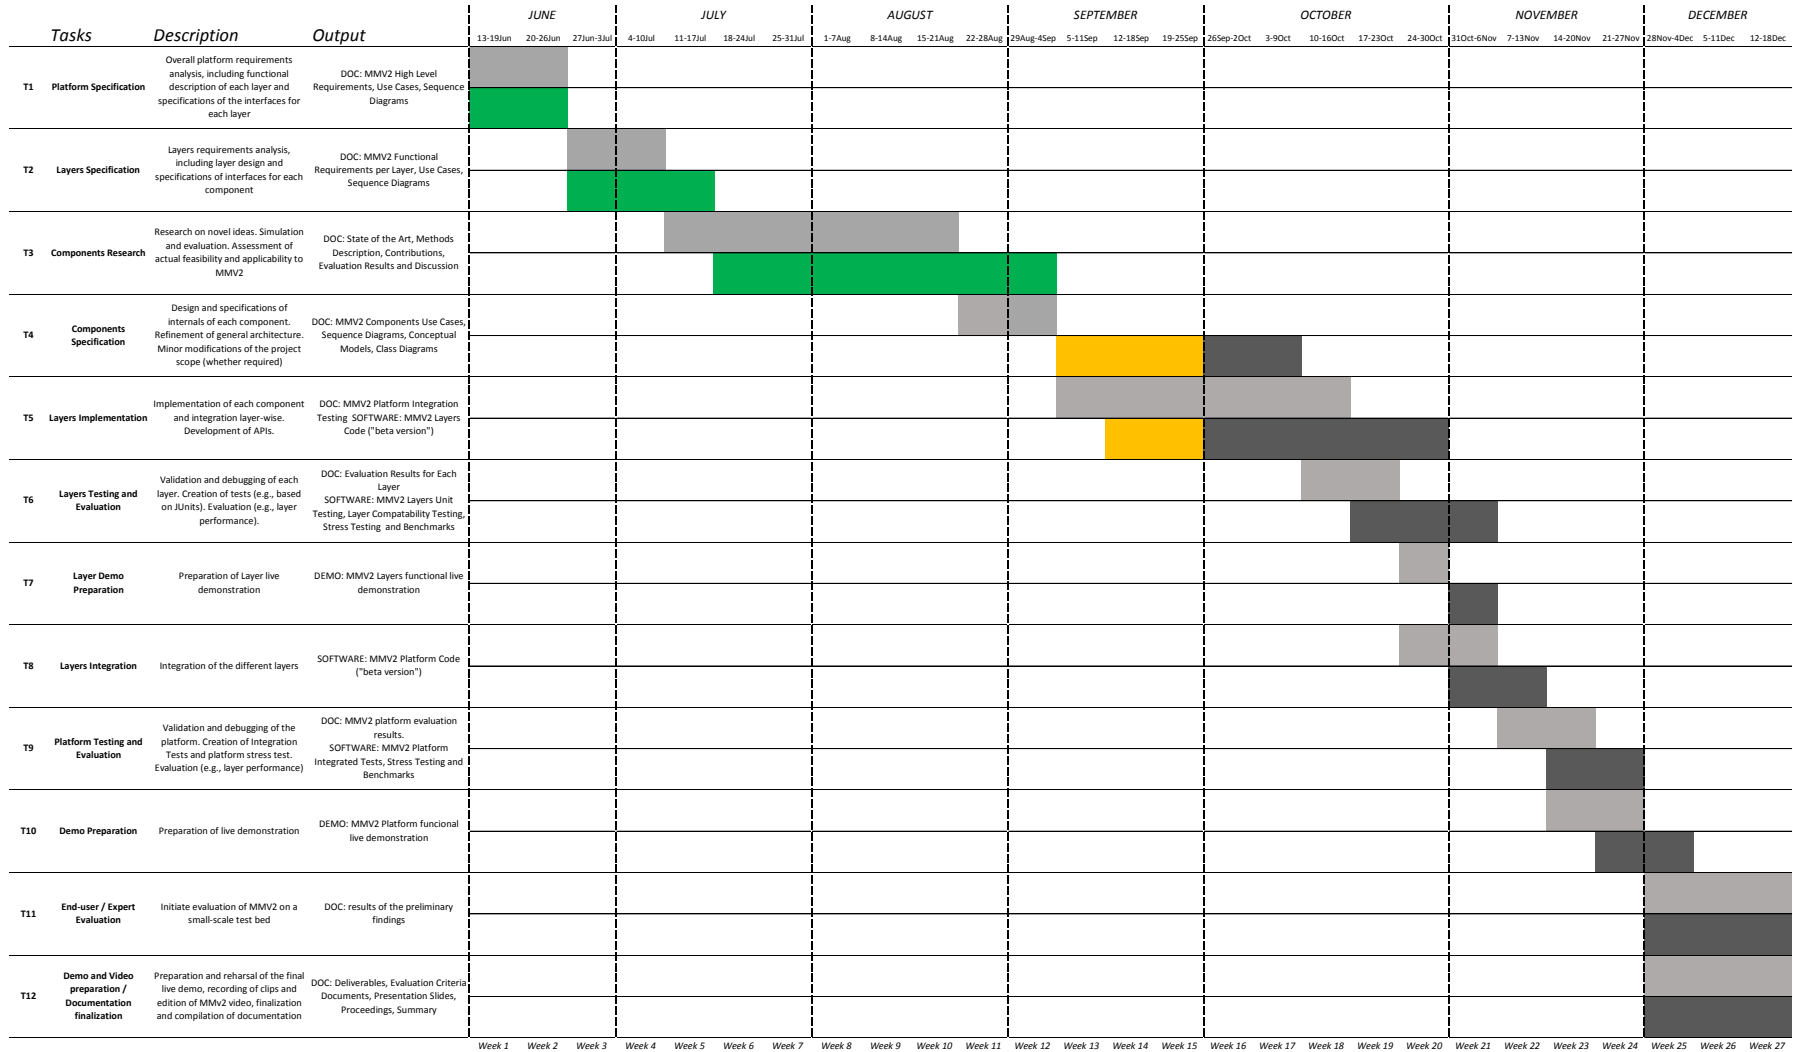

MMv2 Project Plan (June - December 2015)

IMPORTANT DATES